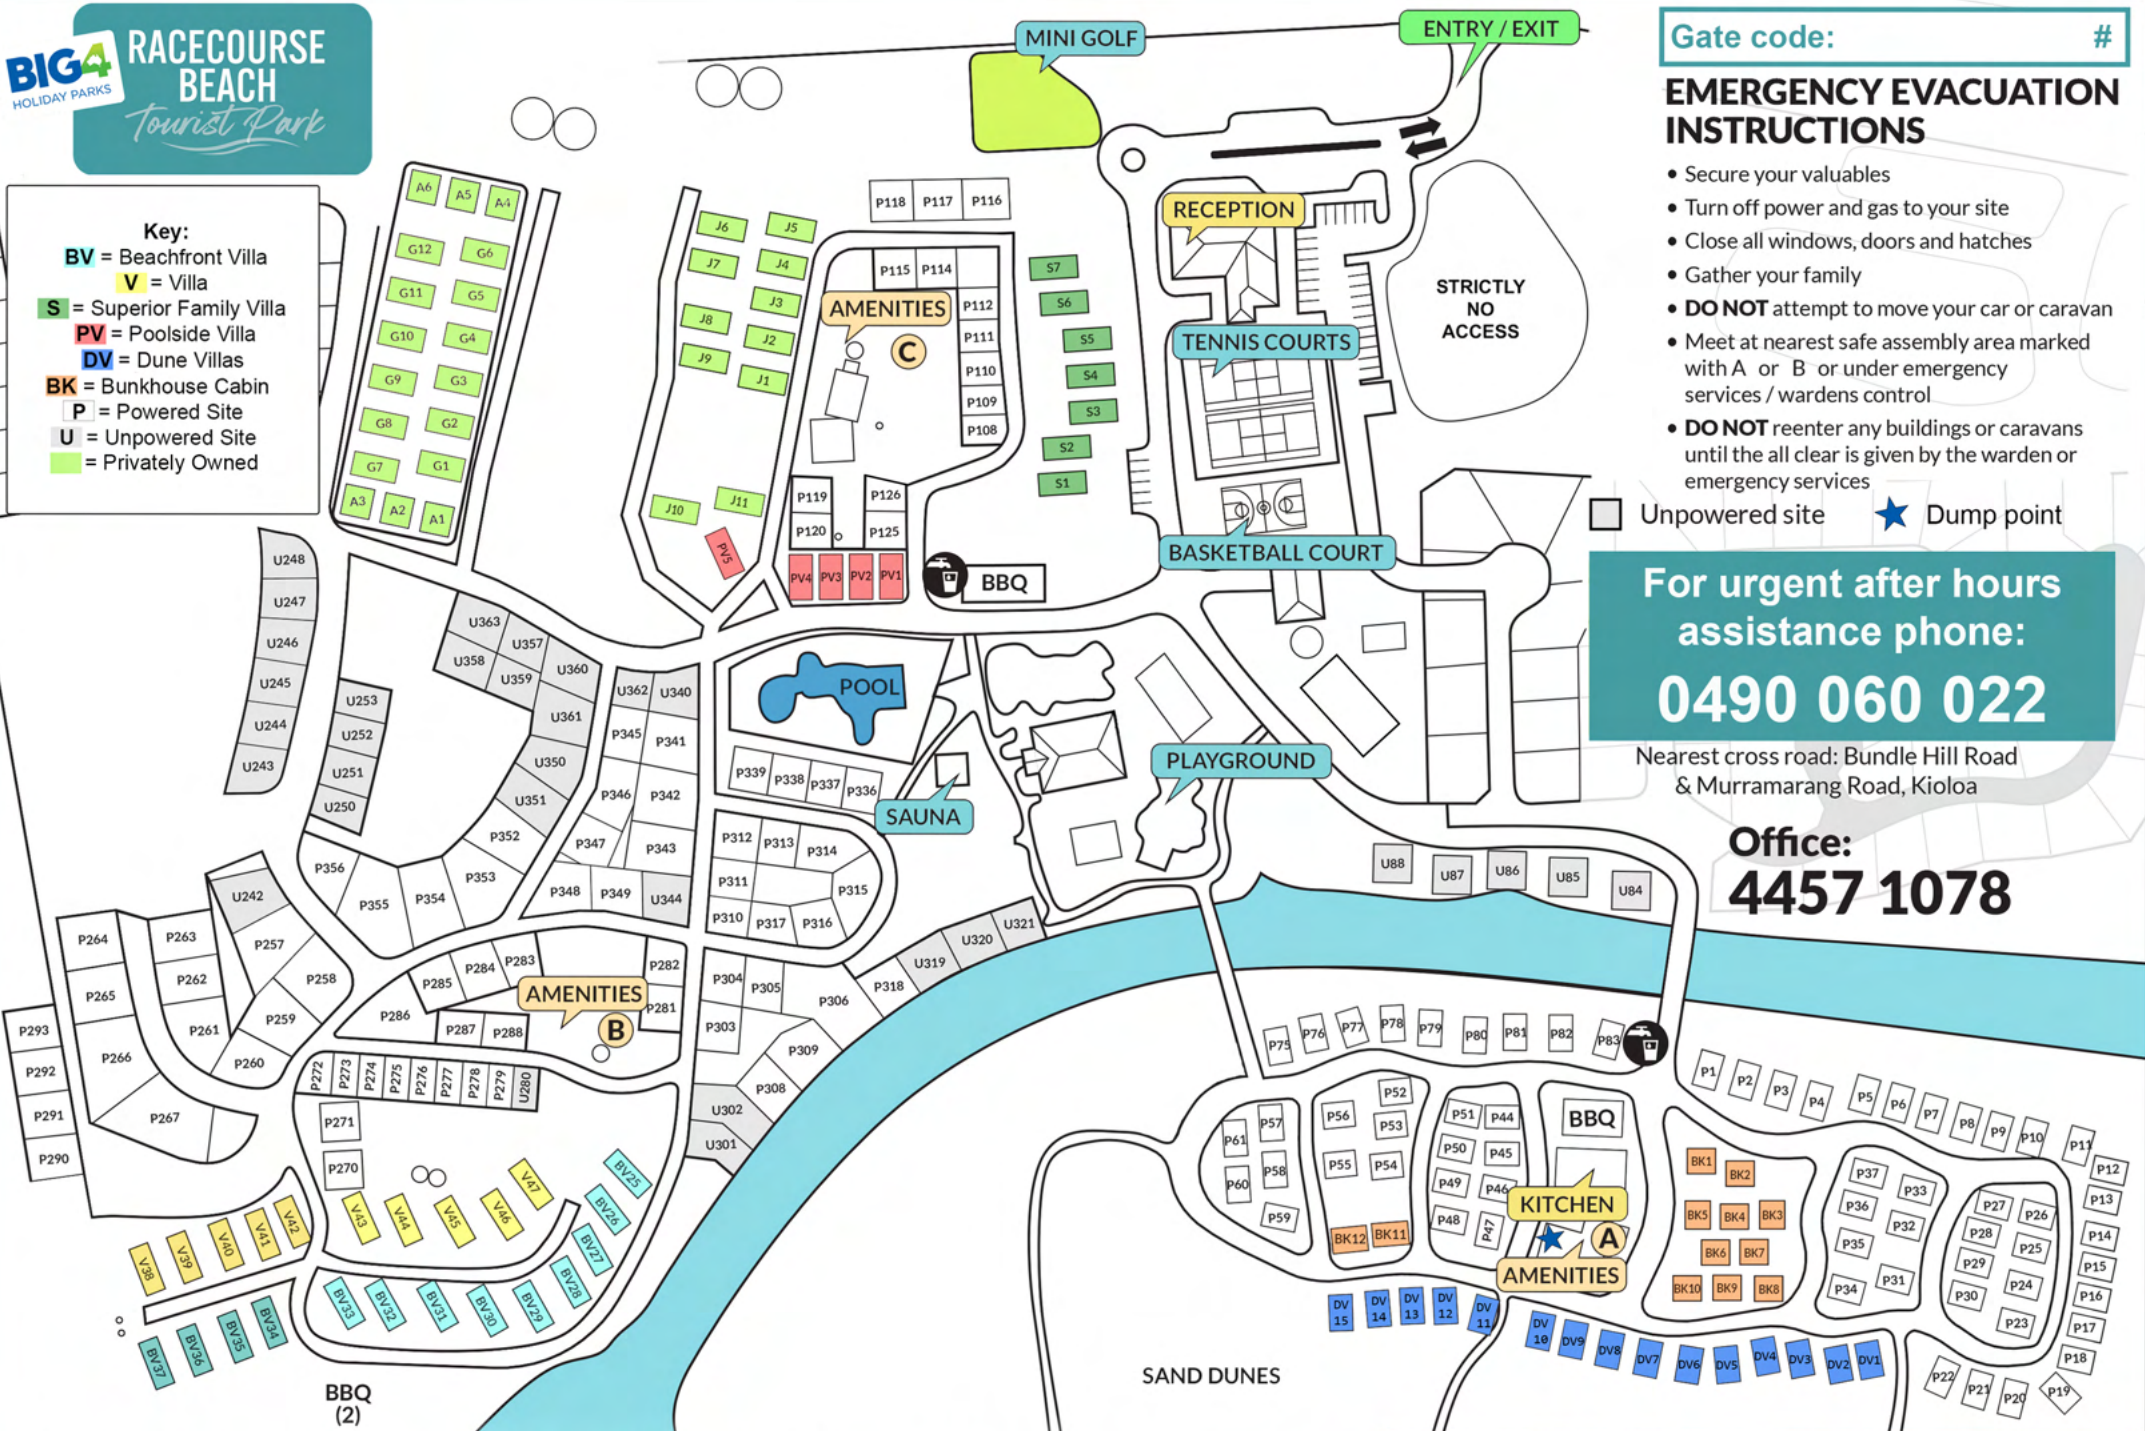

**Key:**

- BV** = Beachfront Villa
- V** = Villa
- S** = Superior Family Villa
- PV** = Poolside Villa
- DV** = Dune Villas
- BK** = Bunkhouse Cabin
- P** = Powered Site
- U** = Unpowered Site
- Green** = Privately Owned

Gate code: #

**EMERGENCY EVACUATION INSTRUCTIONS**

- Secure your valuables
- Turn off power and gas to your site
- Close all windows, doors and hatches
- Gather your family
- **DO NOT** attempt to move your car or caravan
- Meet at nearest safe assembly area marked with A or B or under emergency services / wardens control
- **DO NOT** reenter any buildings or caravans until the all clear is given by the warden or emergency services

□ Unpowered site    ★ Dump point

For urgent after hours assistance phone:  
**0490 060 022**

Nearest cross road: Bundle Hill Road & Murramarang Road, Kioloa

Office:  
**4457 1078**